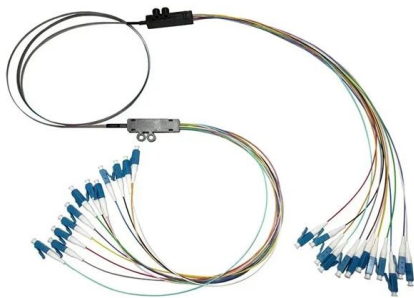

[Contact Us](#)

SC Simplex Adapter - Broadata Communications Inc.

The SC Simplex Adapter is a highly reliable and durable solution designed to connect and align a single fiber using SC connectors. It offers simplex

[Contact Us](#)

SC Fiber Connector Guide , Uses and Benefits

SC fiber connector guide: Learn types, uses, and how SC connectors improve

[Contact Us](#)

How to Install SC Fiber Optic Fast Connector

The information provided above offers a simplified overview of using of fiber optic fast connectors. For more detailed guidance and specific step-by-step instructions, we recommend watching our

[Contact Us](#)

SC/APC Fiber Optic Adapter: A Beginner's Guide

Use a light source & power meter for IL, an OTDR for reflective events, and verify certified IL/RL test reports from your supplier. Final Thoughts A