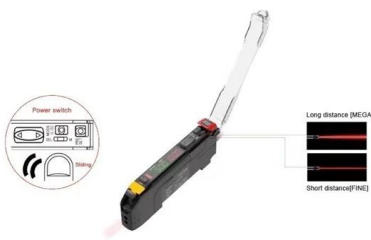

MTX3-34-M

Use only the power cord that is supplied with the unit. When connecting the device to power, only use a grounded socket. Disconnect the power and unplug the unit from the wall before installing. Do not

[Contact Us](#)