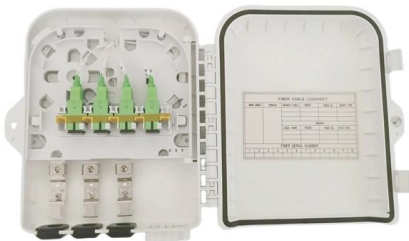

KVM Products

KVM Products A KVM switch (with KVM being an abbreviation for "keyboard, video and mouse") is a hardware device that allows a user to control multiple computers from one or more sets of

[Contact Us](#)

PRODUCT CATEGORY				
Open rack Series	2000U empty rack	12U Apert open rack	18" Deepen Wall rack	Adjustable Depth Open rack
Wall mount rack Series	Glass door Wall mount rack	Mesh door Wall mount rack	Double section Wall mount rack	Economic type Wall mount rack
Floor standing server rack	Glass door with cabinet	Mesh door with cabinet	42U Standard Server rack	Double open door Server rack
Outdoor cabinet	air conditioner Outdoor cabinet	Outdoor cabinet with plinth	Outdoor cabinet with fan cooling	Double Wall Outdoor cabinet
Splitter series	Bare Fiber Splitters	Blackless Fiber Splitters	ABS Splitter	Fanout Splitters
Splitter series	LC/LC Splitters	Rack Mount Splitters	Mini Plug-in Type Splitter	Tray Splitters
Patch cord series	LC-LC Patch Cords	LC-SC Patch Cords	SC-SC Patch Cords	SC-LC Patch Cords
FTTH product series	FTTH OLT	FTTH ONU	FTTH Splitter	FTTH Cabinet

How to Set Up a KVM Switch: Detailed Step-by-Step Guide

Step-by-step guide to set up a KVM switch for seamless multitasking. Learn how to connect devices, monitors, and peripherals for efficient use.

[Contact Us](#)

Get Onboard: An Ultimate Guide for KVM Switch Newbies

This article organizes some key information about the KVM switch and collects previous blogs on this topic. With this information, you shall be able

[Contact Us](#)