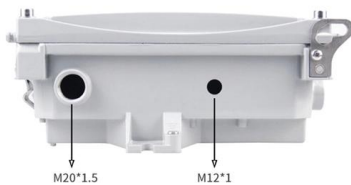

Fiber Optic Cable Types: A Complete Guide

The plethora of fiber optic cable types can seem overwhelming, but choosing the right cable for the job is important.

[Contact Us](#)