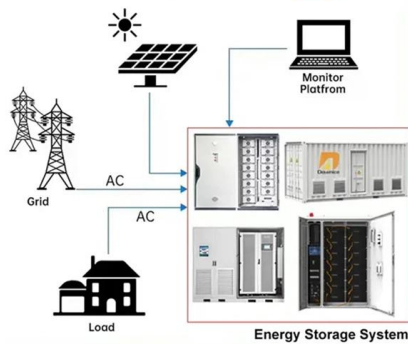

DISTRIBUTED PV GENERATION + ESS

How to Convert Single-Mode to Multimode Fiber

Understand the nuances of single-mode and multimode fibers, and how to bridge the gap using media converters. Uncover the steps, from setup to

[Contact Us](#)

Singlemode to Multimode Fiber Optic Converter

High-performance fiber optic media converter for stable gigabit networking. Supports 2-155Mbps & 100-1250Mbps transmission with multimode/singlemode compatibility. Reliable industrial-grade design.

[Contact Us](#)