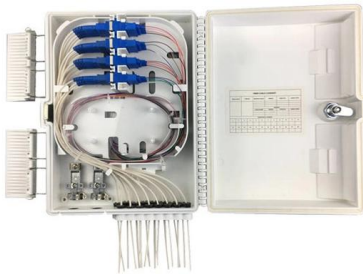

LinkedIn Learning: Online Training Courses & Skill Building

Accelerate skills & career development for yourself or your team , Business, AI, tech, & creative skills , Find your LinkedIn Learning plan today.

[Contact Us](#)

How to Choose the Best Led Light Module for Your Project

So, when you're trying to pick out the best LED light module for your project, there are a couple of key things you should keep in mind--namely, how energy-efficient it is and how bright it

[Contact Us](#)

Usage and Types of LED Light Modules

LED light modules - applications We already know that LED module lights have been used for brightening up outdoor advertisements and shop

[Contact Us](#)