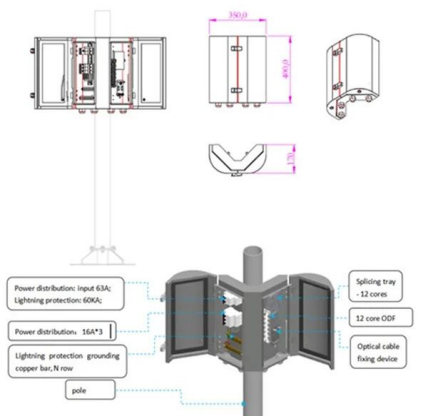

LED Light Modules - Types and Usages - Unilumin

As stated earlier, the LED light modules have been used in outdoor and indoor applications as well, apart from business applications including signages. With many variations,

[Contact Us](#)

LED Module Downlight 2025 Guide , Benefits, Types

LED module downlights are transforming how we light up residential and commercial interiors. With their modular design, high efficiency, and flexibility in application,

[Contact Us](#)

How to choose the right indoor LED module?

Choosing the right indoor LED module requires careful consideration of your needs, the pixel pitch, brightness, contrast, color accuracy, durability, energy efficiency, compatibility, and cost.

[Contact Us](#)