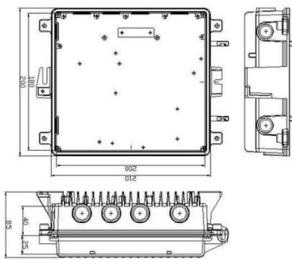

48 Core Fiber Optic Splice Enclosure FOSC Waterproof

48 core Fiber Optic Splice Closure FOSC Waterproof Horizontal cable Joint Closure
Description: Fiber Optic Splice Closure (FOSC) is a member of dome series. The

[Contact Us](#)

SJ-ODB-M15 Fiber Optic Junction Box 48 Cores

SJ-ODB-M15 fiber optic junction box 48 cores is designed for cable management, it provides protection for fiber optic cables and easy installation. With the

[Contact Us](#)

Fiber Optic Cable Securement: Best Practices for Manufacturers

Cable Ties/Velcro Straps: Use Velcro straps or fiber-friendly cable ties to bundle and secure cables neatly. Avoid over-tightening plastic zip ties, which can deform the cable.

[Contact Us](#)