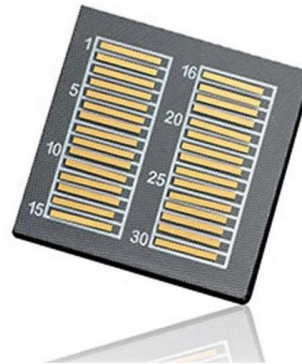

Fiber Optic Internet Installation Guide , Verizon Business

Follow our fiber optic internet installation guide for businesses and set up high-speed connectivity with ease. Ensure a smooth transition to fiber. Learn more now!

[Contact Us](#)