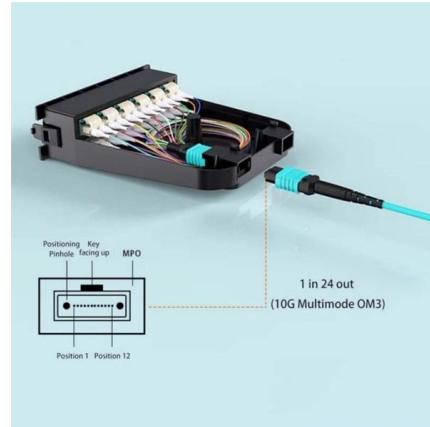

Industrial Cable Tray Manufacturer & Supplier in India

High-load galvanized perforated & ladder cable trays. Leading industrial cable tray manufacturer & supplier in India. Custom sizes, full accessories, quick installation.

[Contact Us](#)

How to Install Cable Tray: A Comprehensive Guide to Different Cable

Welcome to our step-by-step guide on installing cable trays! In this video, we'll explore the different types of cable trays available and provide detailed instructions for their installation.

[Contact Us](#)

A Guide to Cable Tray Accessories and Their Functions

Cable Tray Accessories Types and Their Functions Cable tray accessories are crucial components that transform simple tray sections into a

[Contact Us](#)