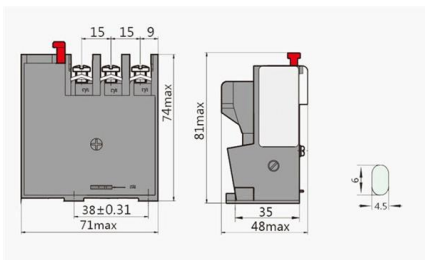

How to Wire a Home Distribution Box

Welcome to our channel! In this video, we'll walk you through the process of wiring a home distribution box with a detailed connection diagram.

[Contact Us](#)

How to Wire a Home Distribution Box

The above mentioned electrical wiring accessories and protective devices are used to control and distribute electric supply (safely to connected electrical appliances)

[Contact Us](#)