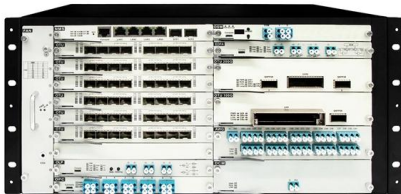

Concealing Electrical Boxes for a Flawless Yard: How to

DIY Methods to Conceal the Electrical Box When it comes to do-it-yourself approaches to hiding the electrical box, there are a few clever techniques

[Contact Us](#)