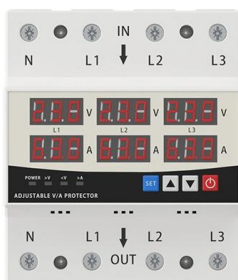

[Contact Us](#)

LED DISPLAY PANEL

CURRENT STATUS CLEARLY VISIBLE

IT CAN CLEARLY SHOW THE CURRENT STATUS AND VOLTAGE STATUS, WITH EFFICIENT OPERATION AND RAPID RESPONSE.

A Step-by-Step Guide to Creating a Junction Box Wiring Diagram