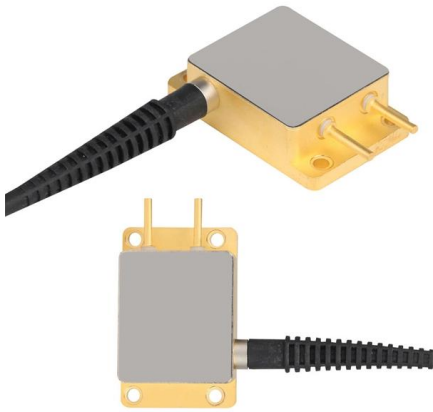

How to install the diamond-shaped glass panel in the distribution box

How to install the diamond-shaped glass panel in the distribution b

Electric Panel Installation Method Statement

It outlines 4 steps: 1) Pre-installation preparation including reviewing plans and ensuring safety, 2) Mounting panels and running wiring, 3) Installing

Installation process of distribution box

After the control line is calibrated, simmer each core wire into a circle, and connect it to each terminal board with galvanized screws, eyeglasses and spring pads. One