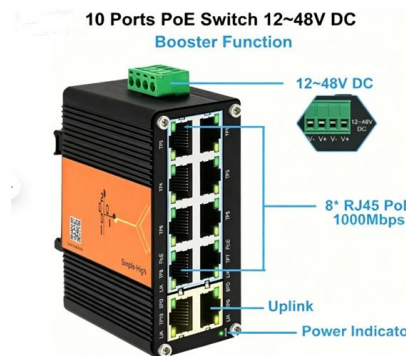

INSTALLATION GUIDE

To ensure that the complete ladder tray wiring system performs as designed, it is important that it is properly installed. Personal injury as well as property damage will result if proper installation and

[Contact Us](#)