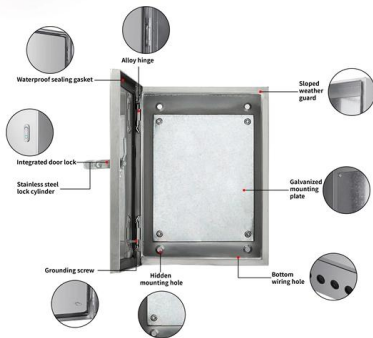

[Contact Us](#)

How to Install an Electrical Junction Box , The Spruce

Installing an electrical junction box is a handy skill for any homeowner to know. Check out this video where we walk you through how to install an

[Contact Us](#)

How to Install a Junction Box

A junction box provides a code-approved place to house wire connections, whether for outlets, switches, or splices. Here's how to install one.

[Contact Us](#)

How to Install an Electrical Junction Box?

Here we will share a Step-by-Step Guide on how to install an electrical junction box. Whether you're setting up an outdoor power connection, solar

[Contact Us](#)

How To Install An Electrical Junction Box To

Installing a CANTEX PVC electrical junction box to a wall is an easy process where you drill holes, attach the junction box and attach the electrical device.