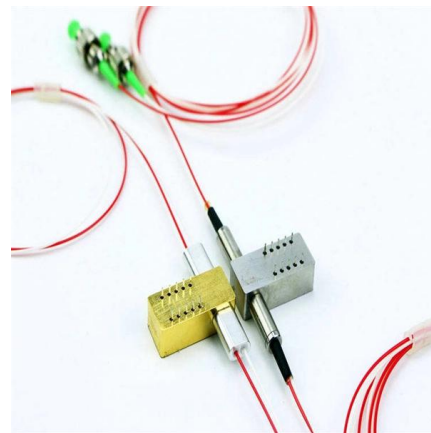

How To Wire Junction Boxes

Nothing is more dangerous and aggravating than loose wires in a junction box. In this video you'll learn how to wire junction boxes correctly. You'll also see

[Contact Us](#)