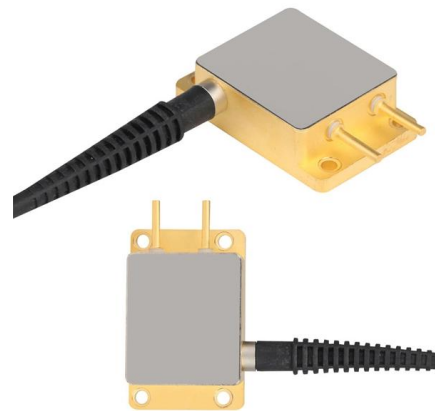

[Contact Us](#)

How to Install a Junction Box

A junction box provides a code-approved place to house wire connections, whether for outlets, switches, or splices. Here's how to install one.

[Contact Us](#)

How to Install an Electrical Junction Box?

Here we will share a Step-by-Step Guide on how to install an electrical junction box. Whether you're setting up an outdoor power connection, solar

[Contact Us](#)

How Much Does a Junction Box Installation Cost?

Junction box installation costs \$100 to \$300 for parts and labor, depending on the location, accessibility, and the electrical box size, material, and

[Contact Us](#)

How To Install An Electrical Junction Box To

Installing a CANTEX PVC electrical junction box to a wall is an easy process where you drill holes, attach the junction box and attach the electrical device.