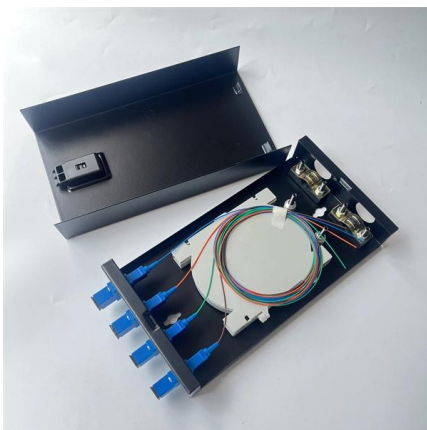

Wiring a Breaker Box

Wiring a breaker box is a highly technical skill--knowing how it operates isn't. Take some of the mystery out of those wires and switches that lurk

[Contact Us](#)

How to Wire a Breaker Box for a House

Understand the comprehensive process of installing a residential breaker box, ensuring safe power distribution and code compliance.

[Contact Us](#)

Home Distribution Box (DB) Wiring Diagram , DB box

In this video, I'll show you the complete wiring diagram of a home distribution board (DB). You'll learn how to connect the main circuit breaker

[Contact Us](#)

How to Install a Distribution Box--A Comprehensive

Before starting the installation, finding a proper place for putting the distribution box is crucial, because it largely decides the safety and convenience

[Contact Us](#)