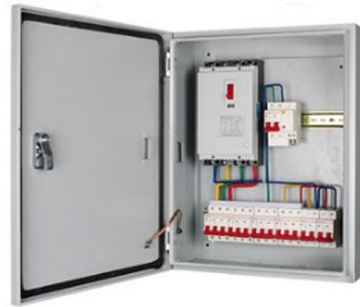

Circuit Breaker Installation: How to Add a New Circuit

Circuit Breaker Installation: Know What You're Getting Into We believe in safe DIY. That's why we've always been reluctant to show readers how to open

[Contact Us](#)