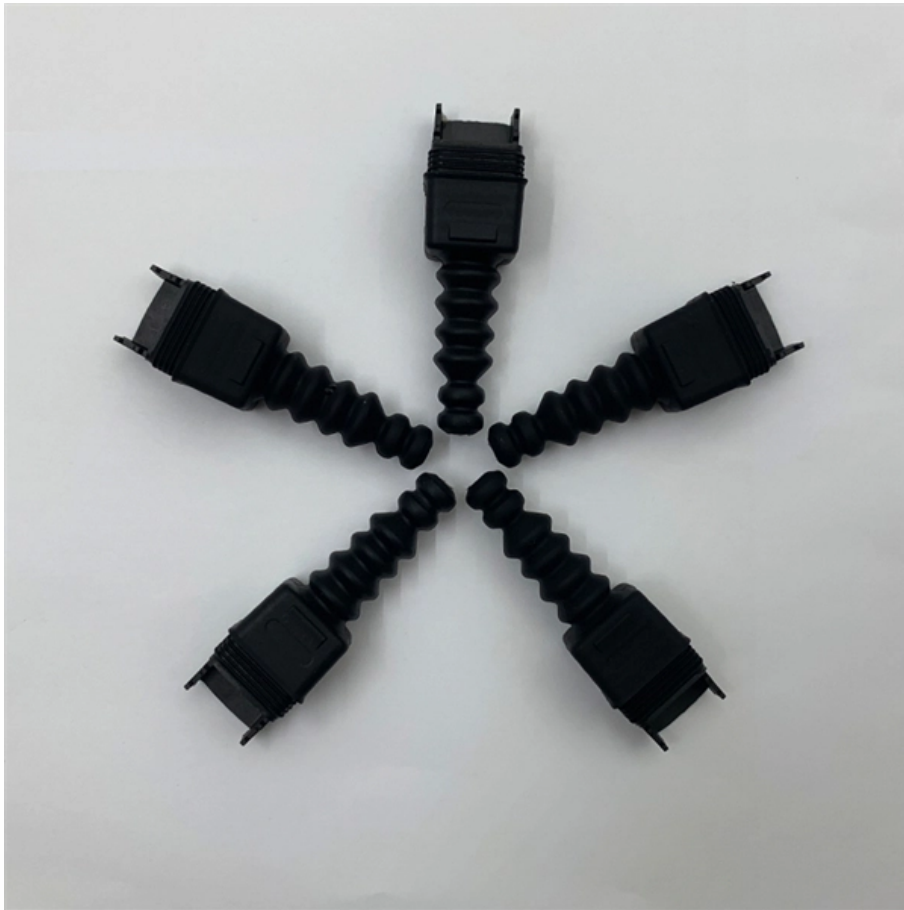

How to ground an exposed electrical box

How to ground an exposed electrical box

How To Ground Plastic Electrical Box , Storables

Learn how to properly ground plastic electrical boxes in this informative article. Find step-by-step instructions and expert tips to ensure safety

[Contact Us](#)

Electrical Box Ground Wire Connectors & Connections

This article describes options for connecting a metal electrical box to the grounding conductor & connecting the grounding conductor to a fixture such as a ceiling light or ceiling fan.

How To Ground A Metal Box - Essential Steps For DIY Electrical Safety

To safely ground a metal box, connect an equipment grounding conductor (typically a bare or green insulated wire) from the box to the main electrical panel's ground bus bar. Use a green