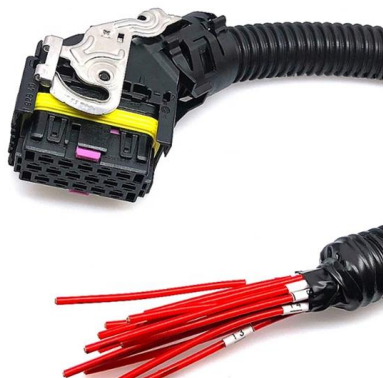

Proper Method to Ground an Old Electrical Fuse Box