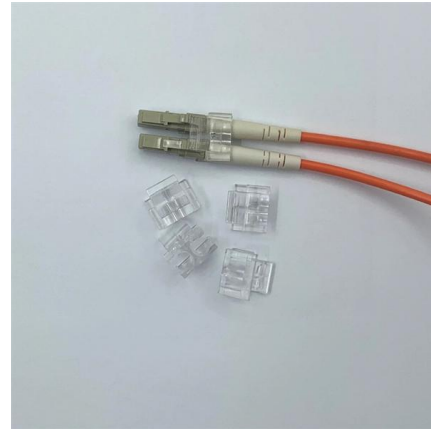

Inside the Fuse Box: A neutral bar (a metal strip with terminals for various connections) receives the bare ground wire, connecting the power supply

[Contact Us](#)

How to Ground Metal Electrical Box , 7 Easy Steps (2026)

Understanding how to ground metal electrical box components is not just about following code--it's about protecting your home and family. This guide

[Contact Us](#)

Contact Us

For datasheets, pricing, or custom fiber access solutions, please visit:
<https://frindel.es>