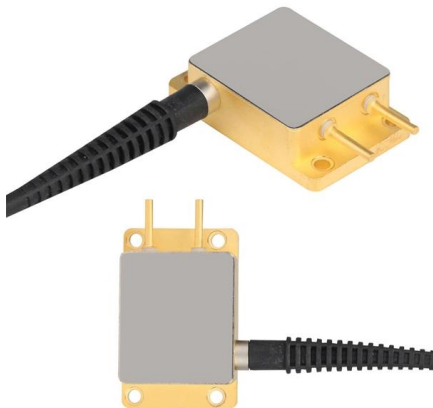

10 Common Mistakes in Ladder Cable Tray Installation

Improper spacing of support structures can cause sagging, which compromises the integrity of the cable tray system. Over time, this can lead to damage to cables or

[Contact Us](#)

Best practice guide to cable ladder and