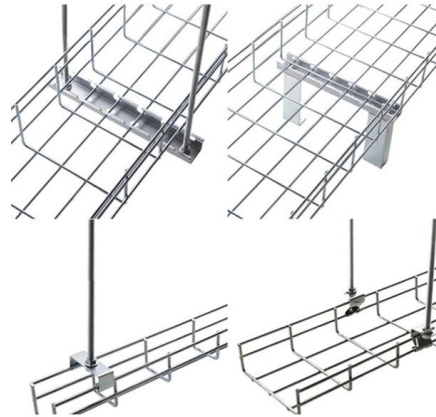

Therefore, this article outlines the installation procedures and precautions for Fiberglass Cable Trays, providing standardized and practical guidance for

[Contact Us](#)

Z Cable Tray Solutions Overview , PDF , Fiberglass

Enduro Z Channel Cable Tray Guide - Free download as PDF File (.pdf), Text File (.txt) or read online for free.

[Contact Us](#)