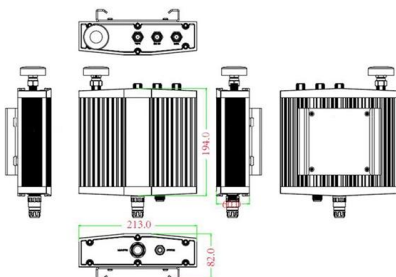

Mechanical drawing