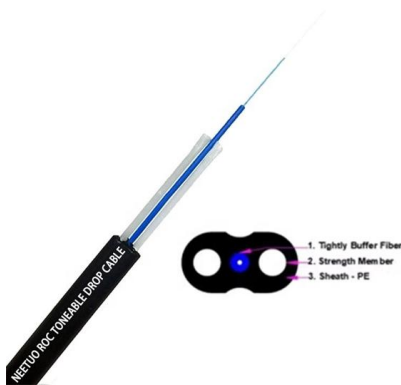

How To: Install Fiber Optic Cable for Success - trueCABLE

Learn the best practices for installing fiber optic cable, from patch cords to bulk distribution fiber.

[Contact Us](#)