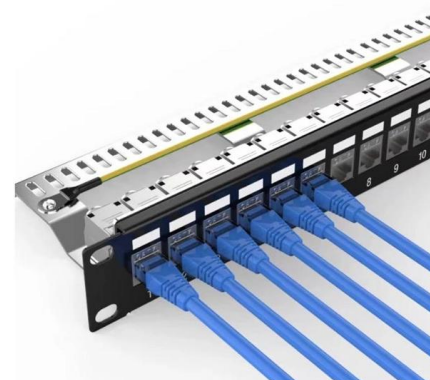

FIBERGLASS CABLE LADDER TRAY

Enduro's fiberglass cable ladder tray is lightweight but tough enough to withstand the toughest industrial conditions.

[Contact Us](#)

Fiberglass cable tray installation