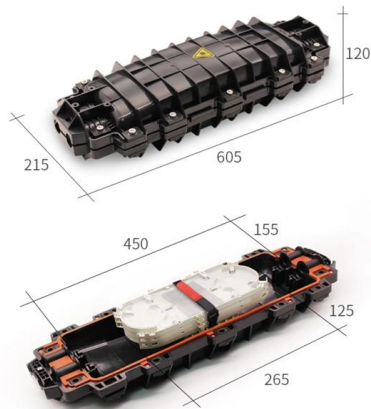

Huawei HG8245X6-10 -- Grokipedia

The Huawei HG8245X6-10 is a customized GPON optical network terminal (ONT) and Wi-Fi 6 routing-type device manufactured by Huawei, specifically adapted for Turkcell Superonline (a fiber

[Contact Us](#)

How do I set up a blacklist or trustlist on my HUAWEI

Once the devices are added, they will appear in the Device List of the Wi-Fi Access Control. You can also click the icon next to the corresponding device to remove it

[Contact Us](#)

6 GPON ONU Abnormal State

6.1 GPON ONU Abnormal State This topic describes how to troubleshoot common faults in ONU abnormal state, including ONU fail to go online, fail to recover ONU configurations, mismatch of ONU

[Contact Us](#)