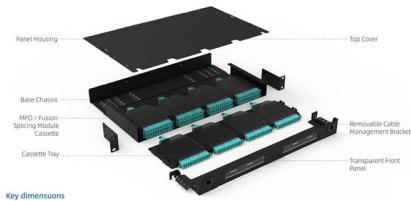

How to Configure a GPON ONT (Distributed Mode)

Only when the channel between the Huawei OLT and the Huawei ONT is available, then the Huawei OLT can manage the Huawei ONT and the Huawei ONT can

[Contact Us](#)

Component Diagram