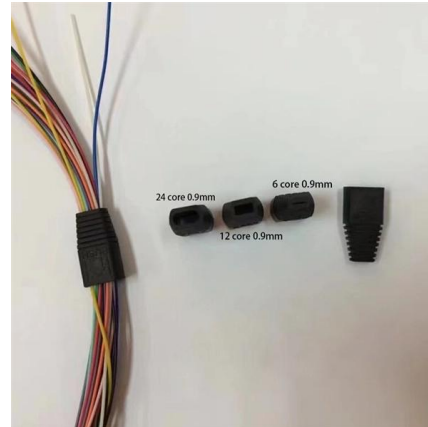

Cablofil PA4 Electro-Zinc Steel Wire Cable Tray 105mm Radius Support

Radius support connector for wire cable trays. Forms secure horizontal hinged joints for 100 to 600 mm tray widths. Electro-zinc plated steel delivers corrosion resistance and durable performance in cable

[Contact Us](#)

Cablofil PA2 Electro-Zinc Steel Wire Cable Tray 54mm Radius Support

Radius support connector for wire cable trays. Forms secure horizontal hinged joints for 100 to 600 mm tray widths. Electro-zinc plated steel delivers corrosion resistance and durable performance in cable

[Contact Us](#)

RENOGYÂ® 16' long 12 AWG Wire Copper Tray Cable-Connect

Shop Renogyâ 16 Long 12 Awg Wire Copper Tray Cable Connect at best prices at Desertcart Lithuania. FREE Delivery Across Lithuania. EASY Returns & Exchange.