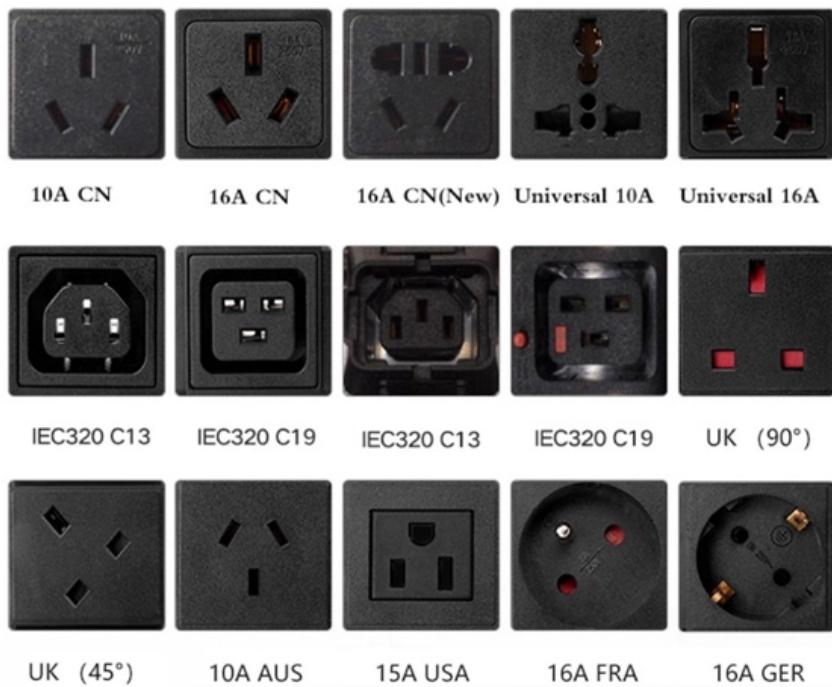

How to connect wires in a cable tray

How to connect wires in a cable tray

Best Practices for Installing Cables in Trays

Learn the best practices for installing cables in trays. This guide covers essential steps, technical requirements, and key details for efficient cable

[Contact Us](#)

How to Install Cable Tray: A Comprehensive Guide to Different Cable

Welcome to our step-by-step guide on installing cable trays! In this video, we'll explore the different types of cable trays available and provide detailed instructions for their installation.