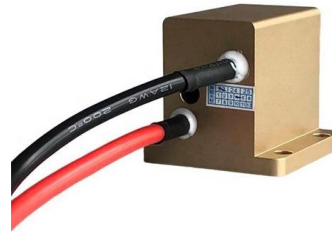

Master Cable Tray Installation: A Professional Step-by

Learn how to install cable trays for large-scale projects with our professional, step-by-step guide covering industry standards, safety protocols,

[Contact Us](#)

Cable Tray Design, Layout, and Overall Wiring Planning

Learn about effective Cable Tray Design and Layout for electrical systems. Our guide covers planning, material choice, safety,

[Contact Us](#)