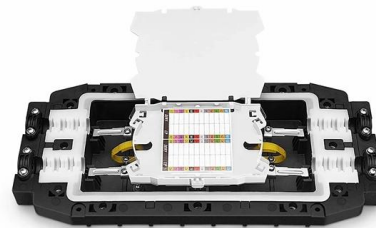

Cable Trays , Cable Management Systems , Snake Tray

Snake Tray manufactures cable trays, power distribution solutions and cost-effective cable management systems for data centers, solar installations, transit & more.

[Contact Us](#)