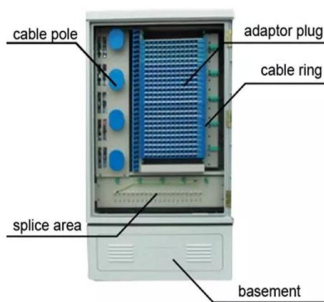

How to connect the remote control terminal box

How to connect the remote control terminal box

Remote Desktop Connection Manager

The Remote Desktop Connection Manager display consists of the menu, a tree with groups of servers, a splitter bar, and a client area.

[Contact Us](#)

Light Switch Wiring Diagrams

Wiring Two Switches for Two Lights Here two switches are wired in the same box to control two separate lights. The source is at the box and a 2-wire cable is run to

Helix TV Terminal self-installation , Videotron

Helix TV Terminal self-installation With the state-of-the-art Helix TV terminal and voice remote, you can access all your content and easily control your TV