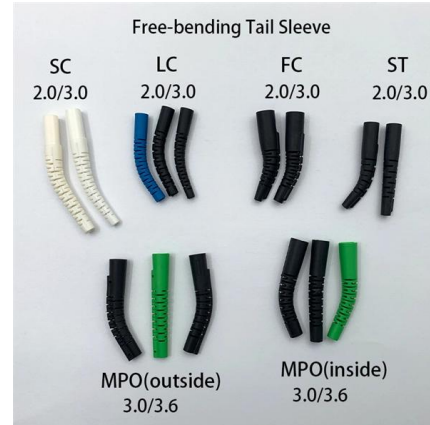

How to Program your Android TV box Remote

In this tutorial, we learn how to program your android tv box remote. Comment programmer une telecommande Android tv box. How to setup your Android TV Box remote.

[Contact Us](#)

Discover Europe's digital cultural heritage , Europeana

Hier sollte eine Beschreibung angezeigt werden, diese Seite lässt dies jedoch nicht zu.

[Contact Us](#)

Contact Us

For datasheets, pricing, or custom fiber access solutions, please visit:
<https://frindel.es>