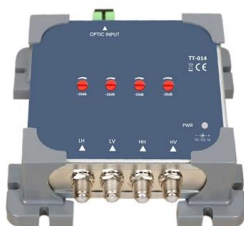

What is a Fiber Optic Pigtail, and What Is It Used For?

LC Fiber Optic Pigtail: A non-optical disconnect connector with a 1.25mm pre-radiused zirconia or stainless alloy ferrule, the LC pigtail cable

[Contact Us](#)

Optical fiber distribution cabinet installation method

First, connect each pre-terminated fiber optic cable to the adapter panel separately to ensure that the ports correspond one by one; then fix the fiber optic adapter panel to the front panel