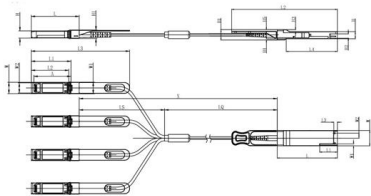

Fiber Optic Cable Supplier, Distributor - Fosco Connect

Stocking distributor of fiber optic installation tools, bulk fiber cables, fiber patch cables, test equipment, cable management, fiber optic training and more.

[Contact Us](#)