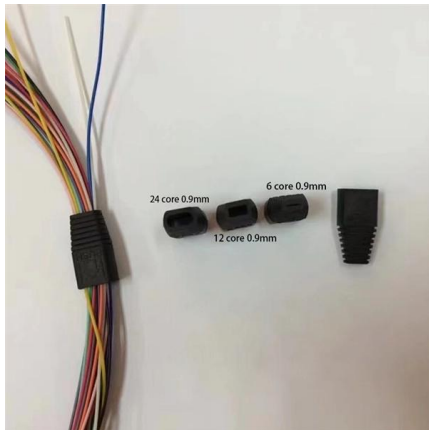

An In-Depth Exploration of Fiber Optic Distribution

It begins with an introduction to fiber optic technology and the pivotal role of distribution boxes in managing fiber optic cables. The article categorizes the

[Contact Us](#)

Fiber Optic Termination Box vs. Fiber Optic Splicing Box

Termination boxes often include pre-installed connectors for quick device connections, whereas splicing boxes focus on joining cables for continuity.

[Contact Us](#)

Fiber Optic Fusion Splicing Guide: From Safety to Troubleshooting

Learn Fiber Optic Fusion Splicing: step-by-step guide to safe, precise fiber prep, fusion, and testing for low-loss, high-quality

[Contact Us](#)