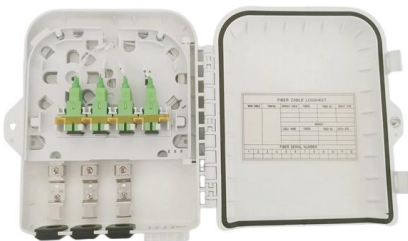

How to use MSI exclusive EZ Connector and cable

The exclusive EZ Conn-Design integrates the connectors that an ARGB fan or cooler needs, provides an effortless DIY process.

[Contact Us](#)

Rear of the optical fiber distribution box