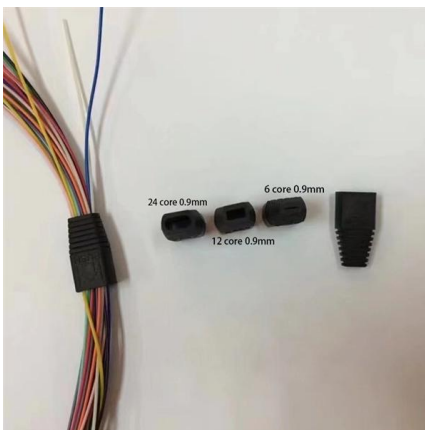

Verify that the connector is securely locked into position. Verify Connection: Double-check the connection by gently tugging on the CPU cooler cable. It should be firmly attached and not come

[Contact Us](#)

An AIO pump comes with one or more cables depending on the model. This article will tell you exactly where you should connect all of them.

[Contact Us](#)

directory-list-2.4.txt/directory-list-2.4.txt at main