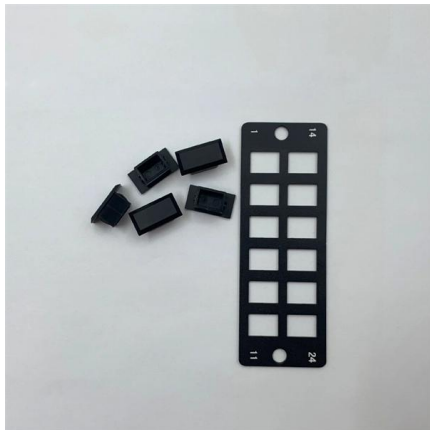

A fiber patch panel organizes, protects, and simplifies the connectivity of optical fibers in your network. Learn about its types, benefits, installation tips,

[Contact Us](#)

Fiber-optic Adapters - inline, bulkhead adapter,

Adapters come in two broad forms: inline (stand-alone) adapters that simply join two fiber cables, and bulkhead (panel-mount) adapters installed in fiber patch panels,

[Contact Us](#)

Panel 12xLC-D without pigtail, extendable

Panel 12xLC-D without pigtail, extendable - LC-Duplex Patch panel fibre optic BX-A-12-LC o.PGT - Fumo: With number of couplings / adapters 12, With front panel yes, With housing yes, With pigtails

[Contact Us](#)