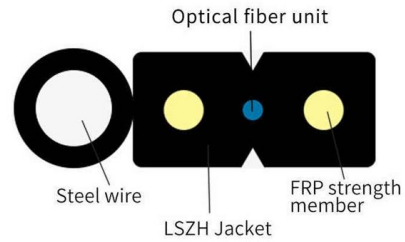

Demystifying Junction Box Wiring: Everything You Need

Learn about junction box electrical wiring, including how to install and troubleshoot wiring connections in junction boxes for electrical circuits.

[Contact Us](#)

How To Wire Junction Boxes

Nothing is more dangerous and aggravating than loose wires in a junction box. In this video you'll learn how to wire junction boxes correctly. You'll also see our favorite tools to

[Contact Us](#)