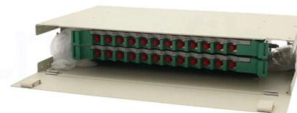

[Contact Us](#)

High Port Density 144 Port Optical Switch For VIAVI RFTS Solutions

VIAVI rackmount single-mode 1x144 switch allows common input fiber to be switched to any one of 144 output fibers. Cascade up to 31 switches to increase the switch capacity to 4464 fibers. The 144