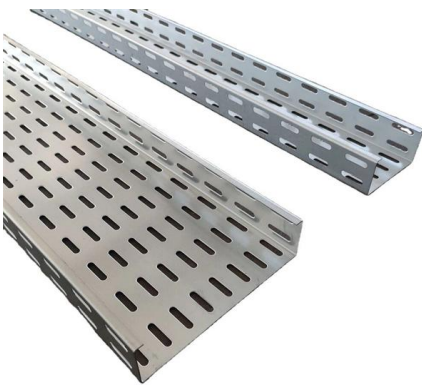

Manufacturer Wholesale Price Large

Get manufacturer wholesale price large- span hot-dipped galvanized ladder cable tray $1.5 at wholesale discount prices from a reliable verified supplier, Liaocheng

[Contact Us](#)