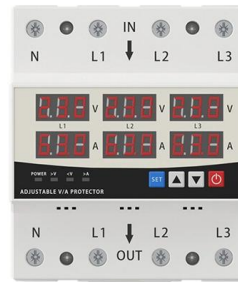

[Contact Us](#)

LED DISPLAY PANEL

CURRENT STATUS CLEARLY VISIBLE

IT CAN CLEARLY SHOW THE CURRENT STATUS AND VOLTAGE STATUS, WITH EFFICIENT OPERATION AND RAPID RESPONSE.

U.S. News: Latest Breaking Stories and Video on