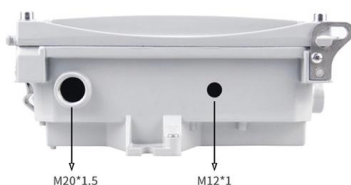

How Much Is A Distribution Box A Complete Buyers Guide

The Price Landscape: Breaking Down the Costs
When you start looking for a distribution box, you'll quickly realize the price range is wider than a highway. You might find a small plastic unit for the

[Contact Us](#)