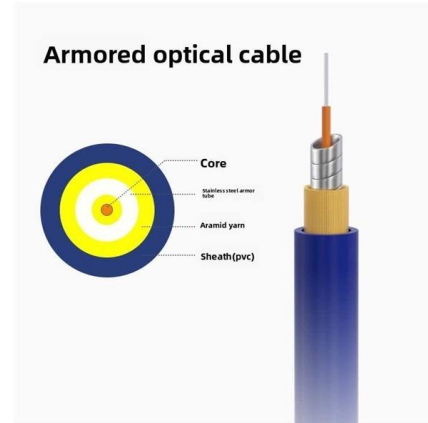

ZIFONIC, Fiber Optic Patch Cord Procurement Guide

Fiber Optic Patch Cord Procurement Guide
Published: April 27, 2025 By: ZIFONIC To assist clients and partners in selecting the right fiber optic patch

[Contact Us](#)

FC Fiber Optic Patch Cord

Riteoptic FC fiber optic patch cord is suitable for enterprise networks, telecom carriers, server farms, cloud storage networks, and any place fiber jumper cables

[Contact Us](#)