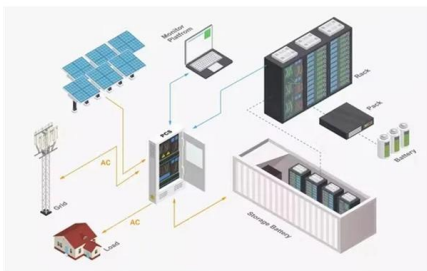

Comparing Electrical Cable Tray Materials- Aluminium,

Aluminium, steel, or plastic? Compare key features of electrical cable tray materials to find perfect match for your building's requirements.

[Contact Us](#)

Cable Tray Support: Rod vs. Angle Steel

Learn about the different types of cable tray support, including rod supports and angle steel supports, and how to choose the right one for your

[Contact Us](#)