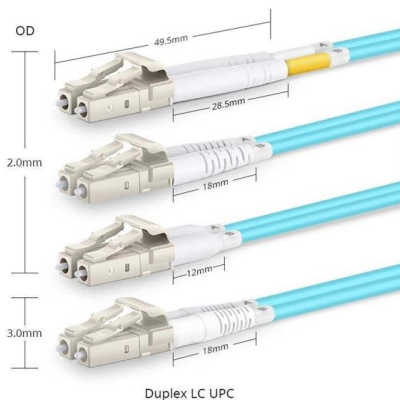

How to Choose the Right Power Distribution Box for Your

Select the right power distribution box by matching site power needs, safety standards, and future expansion for reliable construction site performance.

[Contact Us](#)