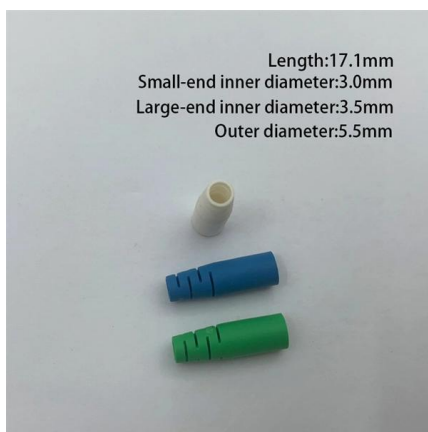

Distribution Box Cost Guide 2024: Comprehensive Pricing, Features

The distribution box cost varies significantly based on specifications such as voltage ratings, amperage capacity, number of circuits, material construction, and integrated safety features. Standard

[Contact Us](#)

construction site power distribution box

Trade platform for China construction site power distribution box manufacturers and global construction site power distribution box buyers provided by Chinax .

[Contact Us](#)