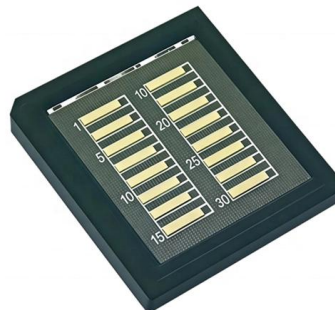

Contact Us

For datasheets, pricing, or custom fiber access solutions, please visit:
<https://frindel.es>