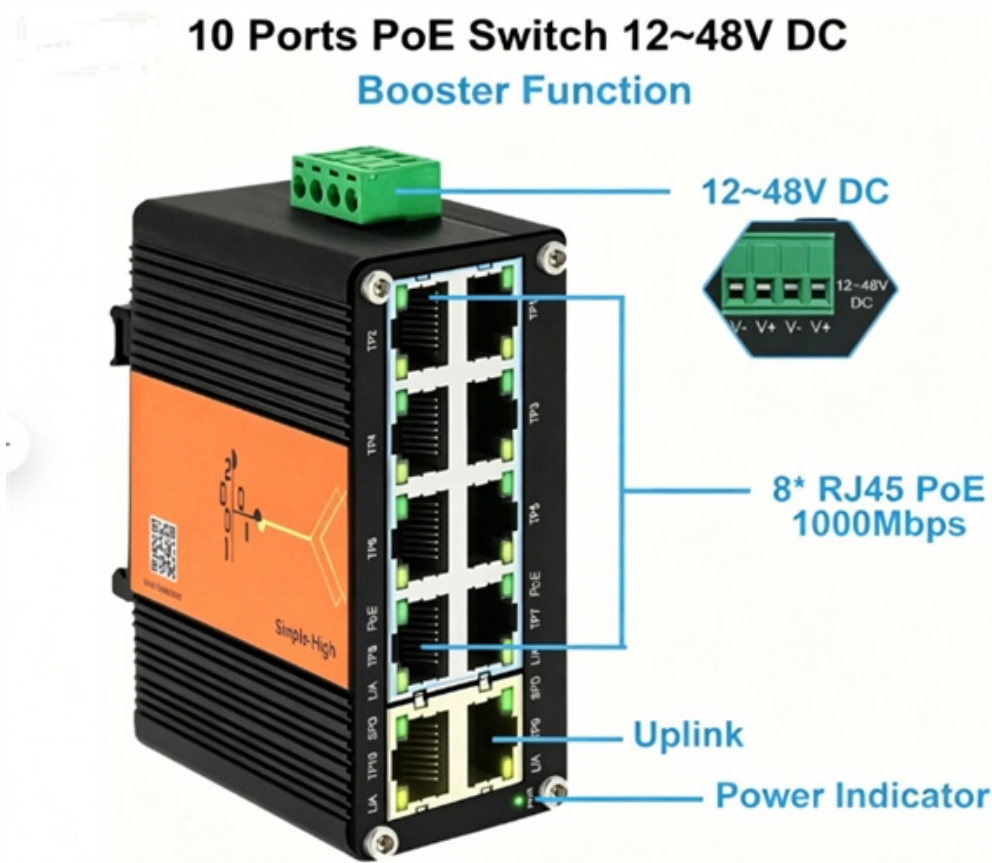

How much does a building electrical distribution box cost

Overview

The price for a new electrical box typically combines panel cost, labor, and permitting. In practice, the total project range often falls between about \$1,500 and \$6,500 for a standard residential panel upgrade, with higher costs for larger or multi-branch systems. When you start looking for a distribution box, you'll quickly realize the price range is wider than a highway. You might find a small plastic unit for the price of a fancy dinner, or an industrial-grade stainless steel beast that costs as much as a compact car. Understanding these variables will help in budgeting accurately for your electrical project.