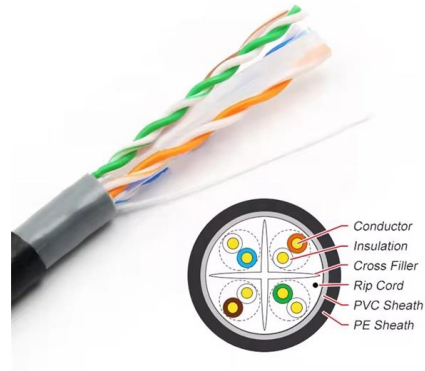

[Contact Us](#)

2U 48 Port Fiber Patch Panel With 8pcs 6 SC Adapter Plate

Shipping cost not included. The 48 port fiber patch panel is a 2U rack mount fiber enclosure designed to provide reliable connections between external optical fiber cables and pigtailed. It supports fiber

Fiber Optic Patch Panel 48 Port

It is used for direct connection and branch connection of indoor optical fiber, and plays the role of storage of tail fiber disk and protection of joint. The product can be replaced by adapter