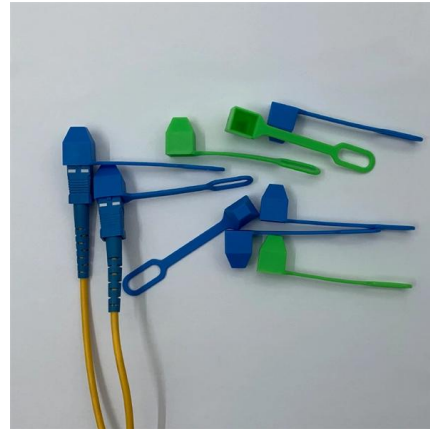

48 Core Optical Distribution Frame Fiber Patch Panel, Find Details and Price about Fiber Optic Patch Panel Rack Mount Patch Panel from 48 Core Optical

[Contact Us](#)

96 core fiber optic patch panel, 48 sc duplex ports

Now, after a brief explanation about what a fiber optic patch panel is, we will explain about a 96 core fiber optic patch panel or a 48 sc duplex port patch panel.

[Contact Us](#)

Contact Us

For datasheets, pricing, or custom fiber access solutions, please visit:
<https://frindel.es>