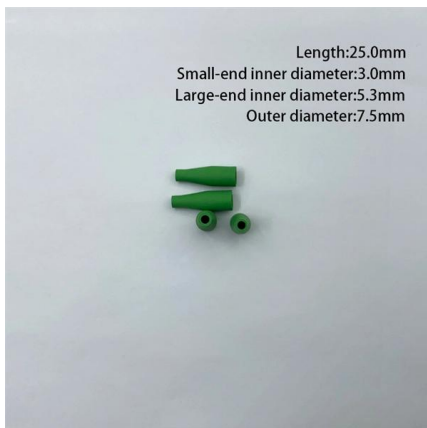

How Much Does a Cardboard Box Weigh?

Learn how much a cardboard box weighs based on size, material, and use. Custom Packaging Pro breaks down the math for shipping, storage, and

[Contact Us](#)