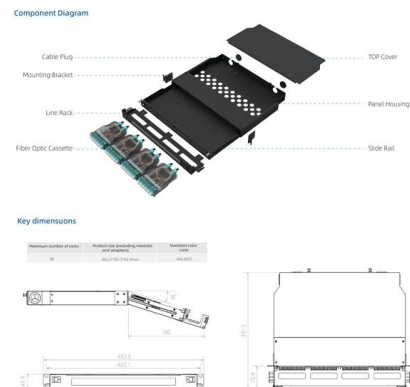

Reel Dimensions

Reel Type Dimensions, mm Reel weight with lagging, kg

Reel Type	A	B	C	D	E	Weight (kg)
4	400	370	300	5	5	500
5	560	320	510	9	6	600
6	560	320	510	10	8b	800±15
7	576±10	450	500±5	72±2		

[Contact Us](#)