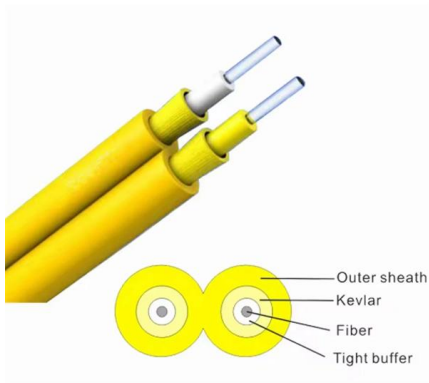

[Contact Us](#)

A Method to Calculate the Capacity of a Reel or

It is often necessary to determine how much of a given cable or wire will fit onto a spool or reel. This article provides a relatively simple method to calculate the

[Contact Us](#)

Modular Advanced Reel System (MARS®) Reel

OCC's Modular Advanced Reel System (MARS®), the industry's first lightweight cable deployment reel system, is designed specifically for the demanding needs

[Contact Us](#)

Cable Reel Capacity Calculator , How Much Cable Fits

A Cable Reel Capacity Calculator is a tool designed to determine the maximum amount of cable that can be wound onto a particular reel based on its

[Contact Us](#)

A Method to Calculate the Capacity of a Reel or Spool

It is often necessary to determine how much of a given cable or wire will fit onto a spool or reel. This article provides a relatively simple method to calculate the approximate maximum length if you know