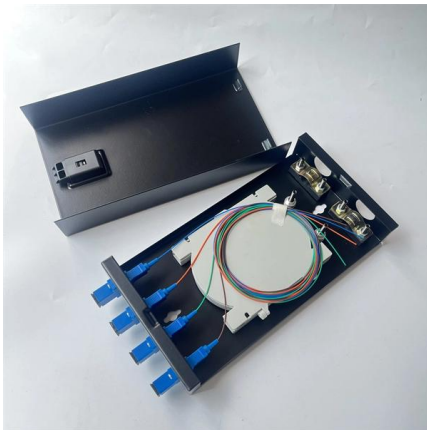

Press corner , European Commission

Find highlights, press releases, and speeches from the European Commission in one place.

[Contact Us](#)

High Voltage Distribution Box

High voltage distribution box is the control part of EV power supply, which has the functions of power distribution, current measurement, short circuit protection,