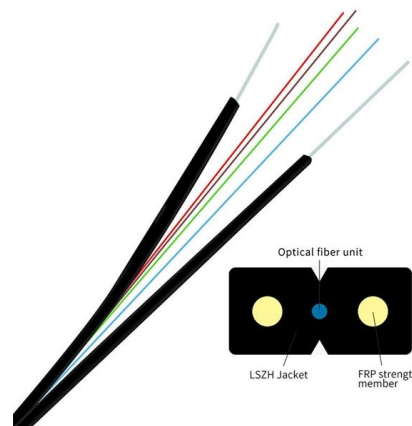

how long is home charging for ev , AMPPAL

What affects how long my EV takes to charge at home? The main factors are your car's battery size (bigger batteries take longer), the power of your home charger

[Contact Us](#)