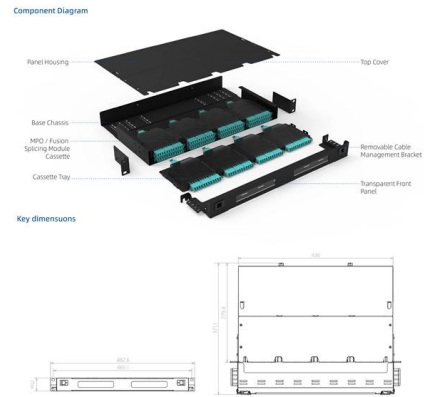

Installing Cable Management Frames

The procedures and methods for installing cable management frames of all the CloudEngine 16800 models are the same. The following figure shows the installation of cable management frames on the

[Contact Us](#)

Cable Management Systems Explained for Your Needs

This guide explores the most effective cable management systems available, explains their differences, and helps you identify which solution is best for your

[Contact Us](#)