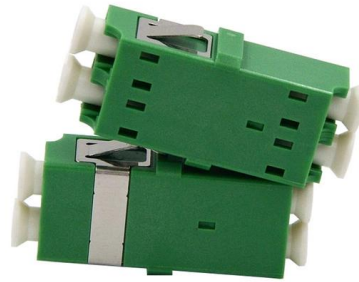

Next-Generation Connectivity: The Rise of 800G OSFP 2*FR4 Optical

Discover the details of Next-Generation Connectivity: The Rise of 800G OSFP 2*FR4 Optical Transceivers in AI Data Centers at LonRise Equipment Co. Ltd., a leading supplier in China for

[Contact Us](#)