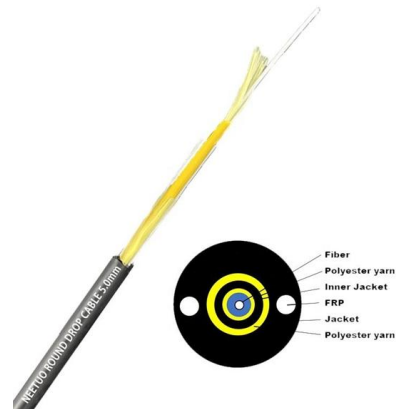

Optical distribution frames and patch panels

Specifically developed to manage high-density cabling systems in data center environments, this rack-mountable MTP patch panel supports up to 144 fibers within a space-saving 1U profile.

[Contact Us](#)

FTTH Fiber Panel Fiber Optic Terminal Junction Box 86 Information Panels

Description The indoor 86mm type FTTH mini fiber optic faceplate employs a compact plug-in design, combines a modern design concept, adopts imported plastic, is of a graceful appearance and

[Contact Us](#)

FTTH Fiber Panel Fiber Optic Terminal Junction Box 86 Information

It is very thin and matches with other A86 panels in homes, and also meet the open or concealed cabling for optical cables. Coordinating with FC strip-type optical adaptor, it generates more options

[Contact Us](#)