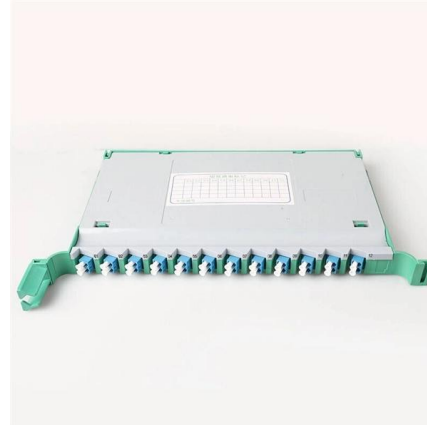

Kolorapus 86 Type Double-Port Fiber Optic Panel

Kolorapus 86 Type Double-Port Fiber Optic Panel, Find Details and Price about Panel Single Port Panel from Kolorapus 86 Type Double-Port Fiber Optic Panel -

[Contact Us](#)

The Importance of Fiber Optic Panel Installation: Enhancing

Fiber optic technology has revolutionized the way we transmit data, and at the heart of an efficient fiber optic network lies proper fiber optic panel installation. Whether for commercial

[Contact Us](#)

fiber optic 86 wall panel 2 cores Indoor Wall Mounted Face plate SC

Durable Construction: This fiber optic 86 wall panel is crafted with a robust PC and ABS material combination, ensuring a long-lasting and reliable performance in various FTTH and FTTH network

[Contact Us](#)