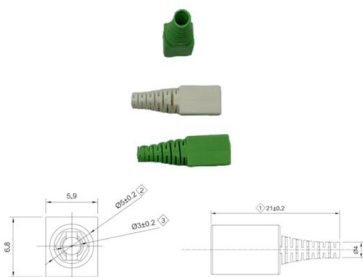

ITPro Today, Network Computing, IoT World Today combine with

Together, we are committed to delivering the same high-quality content and insights that have been the hallmark of ITPro Today, Network Computing, and IoT World Today.

[Contact Us](#)

How to build a fibre network

A further modular box section should be cut horizontally (minimum depth to be a 40mm wall section), with the voids of the cut chamber filled with C32/C40 concrete or mortar.

[Contact Us](#)

Fiber Optic Home Installation: A Simple Guide for

Want lightning-fast internet at home? Fiber optic installation is the way to go! It's super reliable and perfect for streaming, gaming, or using multiple

[Contact Us](#)

How Is Fiber Optic Internet Installed?

In this guide, we'll explain the fiber optic installation process, covering everything from equipment and wiring to what happens during an installation

[Contact Us](#)