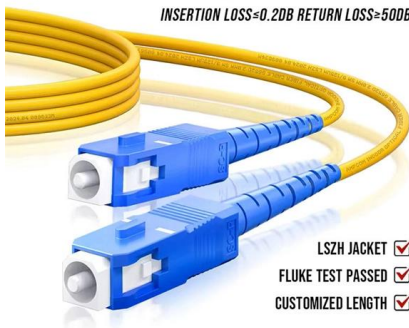

What Are Distribution Boxes and Their Functions in

Understand the role of distribution boxes in fiber optics. Learn about their components, types, and functions in protecting and managing fiber optic

[Contact Us](#)

Fiber Optic Distribution Box FAQs

Fiber optic distribution boxes play a crucial role in the distribution of fiber optic cables. These boxes are designed to provide a secure and organized

[Contact Us](#)

Optical fiber distribution box structure

The optical fiber distribution box is to protect the connection point where the optical cable is connected to the user end, so that the optical cable

[Contact Us](#)