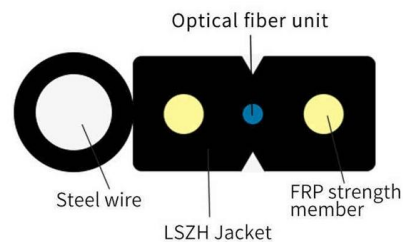

Industrial Switch: Understanding Industrial Ethernet

How do Industrial Ethernet Switches work? Learn about industrial network switch and Ruggedized Industrial Ethernet Switch solutions. Browse FiberPlex industrial

[Contact Us](#)

Demystifying Ethernet Switches: Key Concepts

Dive into the world of ethernet switches with our insightful guide. Discover key concepts and functionalities on our blog!

[Contact Us](#)