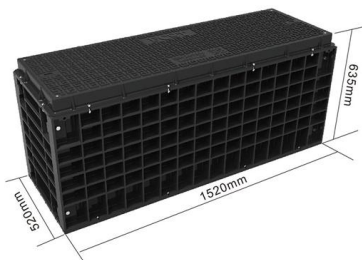

Home Distribution DB Box Wiring Connection Diagram

Welcome to our channel ?@Electricalgenius? In this video, we'll take you through a detailed step-by-step guide on wiring a home distribution DB (Distribution Board) box.

[Contact Us](#)

Complete Guide For Distribution Boxes Types

Distribution boxes, also known as electrical distribution boards or panels, are pivotal components in electrical systems, ensuring the safe and organized distribution of

[Contact Us](#)

What is the installation height of distribution box?

Household distribution boxes can be installed on the ground or on the wall. Ground-mounted foundations should be 50 to 100 mm above ground level. When flused installed in the wall,

[Contact Us](#)

Distribution boards components

Heights commonly recommended are between 1 metre (or less in some countries) and 1.80 metres from the floor (1.30 metres in situations where handicapped or elderly people are

[Contact Us](#)