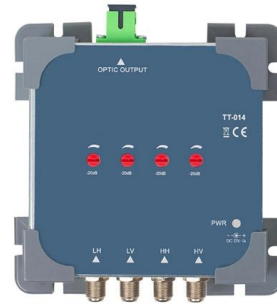

Size determination, installation method and wiring mode

The distribution box is the central hub of the home circuit and the general control of our daily power consumption. It is an indispensable electrical equipment. If there

[Contact Us](#)

Water Pump Control Box Single-Phase Household 380V Floating Ball

Water pump control box The three-phase four wire system incoming line of the water pump control box requires zero line control, with a control voltage of 220V and a working voltage of 380V. It is suitable

[Contact Us](#)