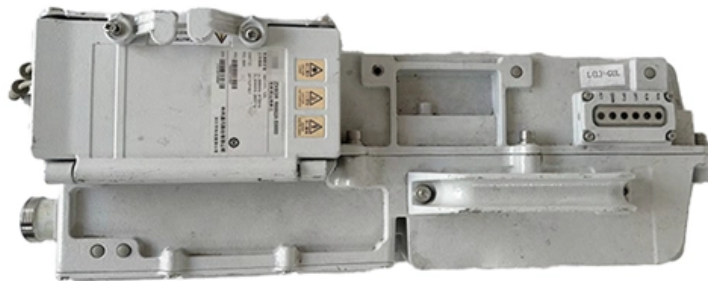

Hot-selling model of vehicle-mounted fiber optic OLT optical line terminal

Hot-selling model of vehicle-mounted fiber optic OLT optical line terminal

Optical line terminals

Our SDX 6000 Series of software-defined optical line terminals (OLTs) consists of open and disaggregated access devices that support a broad range of PON

The Optical Line Terminal, commonly referred to as the OLT, acts as the service provider endpoint of a passive optical network (PON). It serves as the central brain of a fiber optic access

Key Developments in the Optical Line Terminal (OLT) Equipment