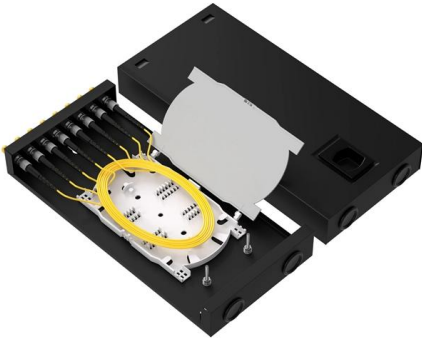

Horizontal distribution box empty shell

Overview

The Empty Distribution Box provides blank enclosures for custom electrical configurations, offering IP65-rated steel/PC shells with DIN-rail slots and knockout panels. Code: CODAP Regulation: 97/23 / CE / Decree of March 15, 2000 Calculation temperature: + 93 ° C on tube side Design pressure: 16. 5 bars (g) on tube side Test pressure: 25 bars (g) on tube side Without risk category according. Our company is specialized in design, production and sales of digital instruments (Ammeter, voltmeter, frequency meter, power factor meter, multifunction meter, Wifi Meter), current sensor, power transformer and so on. Core advantages include flexibility for user-installed breakers, cost-efficiency, and compliance with IEC 60529 standards.

Horizontal distribution box empty shell

Empty Distribution Boxes

Introduction to Empty Distribution Boxes The empty distribution box is an essential component in electrical distribution systems, providing a reliable structure for organizing and housing electrical