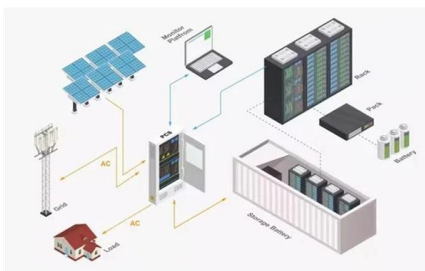

Horizontal distribution box empty shell

Empty Distribution Boxes

Introduction to Empty Distribution Boxes The empty distribution box is an essential component in electrical distribution systems, providing a reliable structure for organizing and housing electrical

Basic Box, Distribution Box, Horizontal Box, Empty Box, Exposed Installation, Find Details and Price about Control Cabinet Control Box from Basic Box, Distribution Box, Horizontal Box, Empty Box,

[Contact Us](#)

PCE Merz Distribution Box Empty Distro Box Merz Box

Merz M-SVE 4. Empty Distro Box - Build your own Distro Box Height x Width x Depth & nbsp;340 x 400 x 350mm

[Contact Us](#)

PCE Merz Distribution Box Empty Distro Box Merz Box M-SVE 4

See example of this box as a readymade 63Amp 3 Phase Distro box, please enter our code (2146) in to the search box on our website. These readymade units are typically on the shelf and ready to ship for