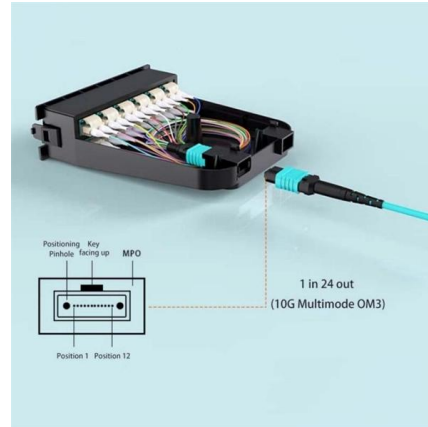

Basic Box, Distribution Box, Horizontal Box, Empty Box, Exposed

Basic Box, Distribution Box, Horizontal Box, Empty Box, Exposed Installation, Find Details and Price about Control Cabinet Control Box from Basic Box, Distribution Box, Horizontal Box, Empty Box,

[Contact Us](#)

PCE Merz Distribution Box Empty Distro Box Merz Box

Merz M-SVE 4. Empty Distro Box - Build your own Distro Box Height x Width x Depth & nbsp;340 x 400 x 350mm

[Contact Us](#)