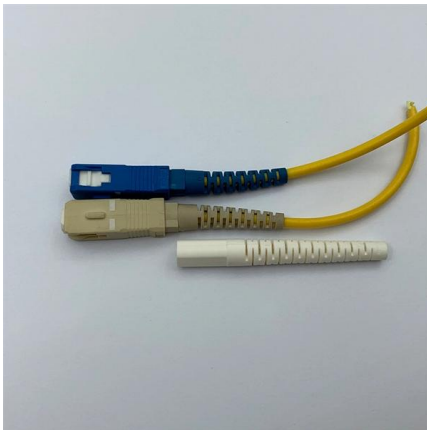

Empty Distribution Panel Boxes/IP66 Distribution Board

Type: Power Structure: Distribution Box
Operation Voltage: Low Voltage Size: From 200X200X150mm to 1400X1200X300mm
Application Range: Electrical Shell

[Contact Us](#)