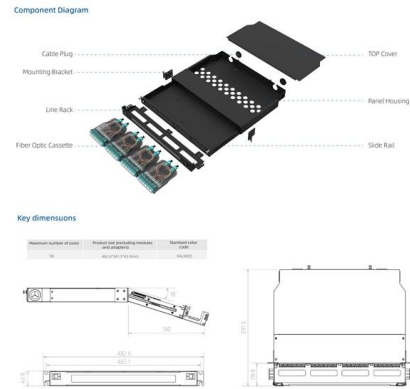

stock with fast shipping

These Industrial Managed Ethernet switches support a variety of management functions, including STP/RSTP/MSTP/ ITU-T G.8032 Ring and multiple u-Ring for redundant cabling, layer 2 Ethernet

[Contact Us](#)

Industrial Ethernet Switches

Modernize your operations with Cisco Industrial Ethernet switches: Increase productivity, boost security, and empower industrial AI.

[Contact Us](#)

Contact Us

For datasheets, pricing, or custom fiber access solutions, please visit:
<https://frindel.es>