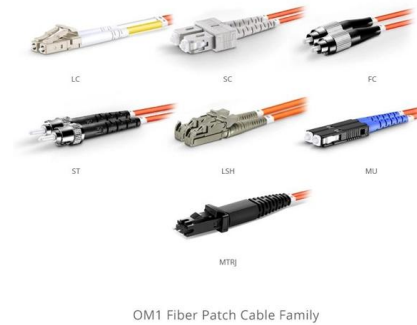

FRINDEL OPTICS

Home Fiber Optic Gateway Panel 1c

Home Fiber Optic Gateway Panel Ic

LC-LC Fiber Optic Patch Panel Pre-loaded with 96 10G

Description ICC's fiber patch panel loaded with 24 LC-to-LC multimode fiber quad adapters (96-fiber) is designed for backbone-to-backbone and backbone-to

[Contact Us](#)

1U/19" Sliding Fibre Optic Patch Panel

The Draka range of LC patch panels are a sliding drawer mechanism, suitable for either direct termination or splicing of up to 96 fibres in 1U of rack space. Each panel is manufactured to a high

[Contact Us](#)

LC Fiber Optic Adapter Panels, LGX, 6 / 12 / 24 Port

We have LC fiber optic adapters in blue, green, beige, aqua, and heather violet colors available for terminating cables in single-mode, multimode OM1, OM2,