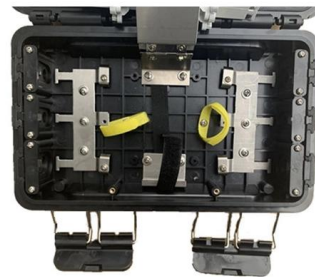

FRINDEL OPTICS

Home Fiber Optic Gateway Panel 1c

Home Fiber Optic Gateway Panel Ic

LC-LC Fiber Optic Patch Panel Pre-loaded with 96 10G

Description ICC's fiber patch panel loaded with 24 LC-to-LC multimode fiber quad adapters (96-fiber) is designed for backbone-to-backbone and backbone-to

[Contact Us](#)

1U/19" Sliding Fibre Optic Patch Panel

The Draka range of LC patch panels are a sliding drawer mechanism, suitable for either direct termination or splicing of up to 96 fibres in 1U of rack space. Each panel is manufactured to a high