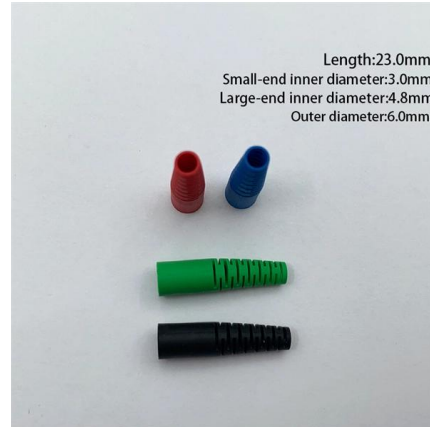

[Contact Us](#)

Distribution Box

Coalesce serves as the nerve center of your home's connectivity grid. Acting as a centralized distribution enclosure, it consolidates incoming services from your

[Contact Us](#)