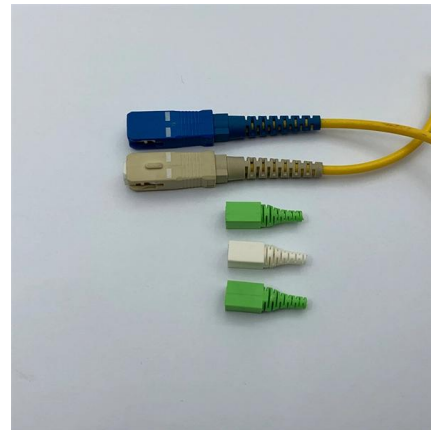

Plastic Transparent Cover Power Distribution Protection

TRANSPARENT COVER: The blue cover is transparent, you can check the condition easily without open the box. EASY TO INSTALL: This distribution box

[Contact Us](#)

Breaker Box Distribution Protection Box, IP65 Clear Cover

This distribution box is designed for 5 ways circuit breaker, can be widely used for both indoor and outdoor applications. ?Openable Clear Cover?- You can observe the status of applications through