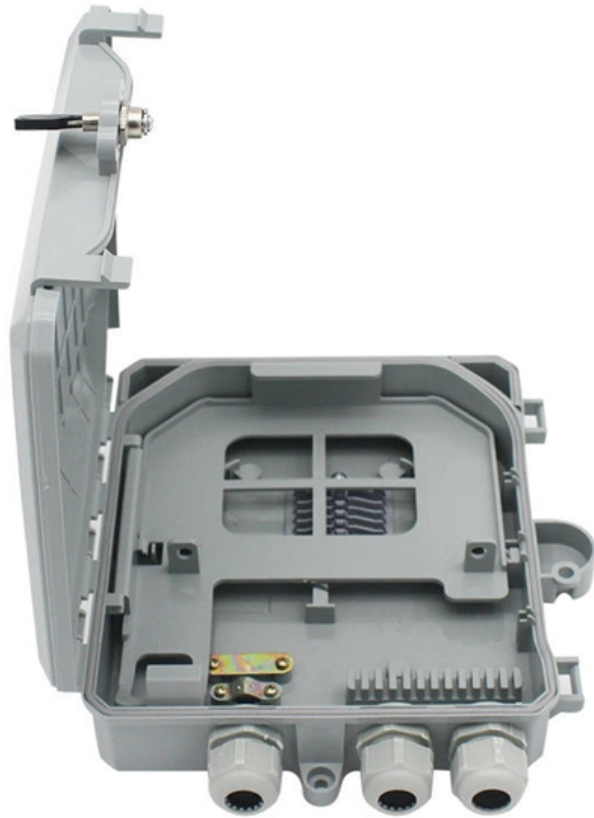

Home Data Center Distribution Box Cover

Home Data Center Distribution Box Cover

Plastic Transparent Cover, Power Distribution Box for Circuit

This distribution box is designed for 9-12 ways circuit breaker. The blue cover is transparent so you can easily check circuit breaker state without open it. It is easy to install and convenient to use, simply

[Contact Us](#)

Plastic Transparent Cover Power Distribution Protection

TRANSPARENT COVER: The blue cover is transparent, you can check the condition easily without open the box. EASY TO INSTALL: This distribution box

[Contact Us](#)

Breaker Box Distribution Protection Box, IP65 Clear Cover

This distribution box is designed for 5 ways circuit breaker, can be widely used for both indoor and outdoor applications. ?Openable Clear Cover?- You can observe the status of applications through